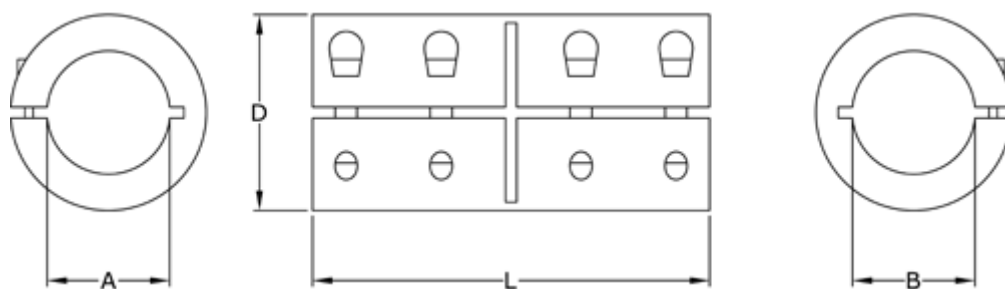

Data Sheet

Article number: 3323046502030

Description: Rigid coupling size 30 bore 30/30 mm
One piece clamp, stainless

Measures

A = 30

B = 30

D = 53

L = 83

Screw = M6x18